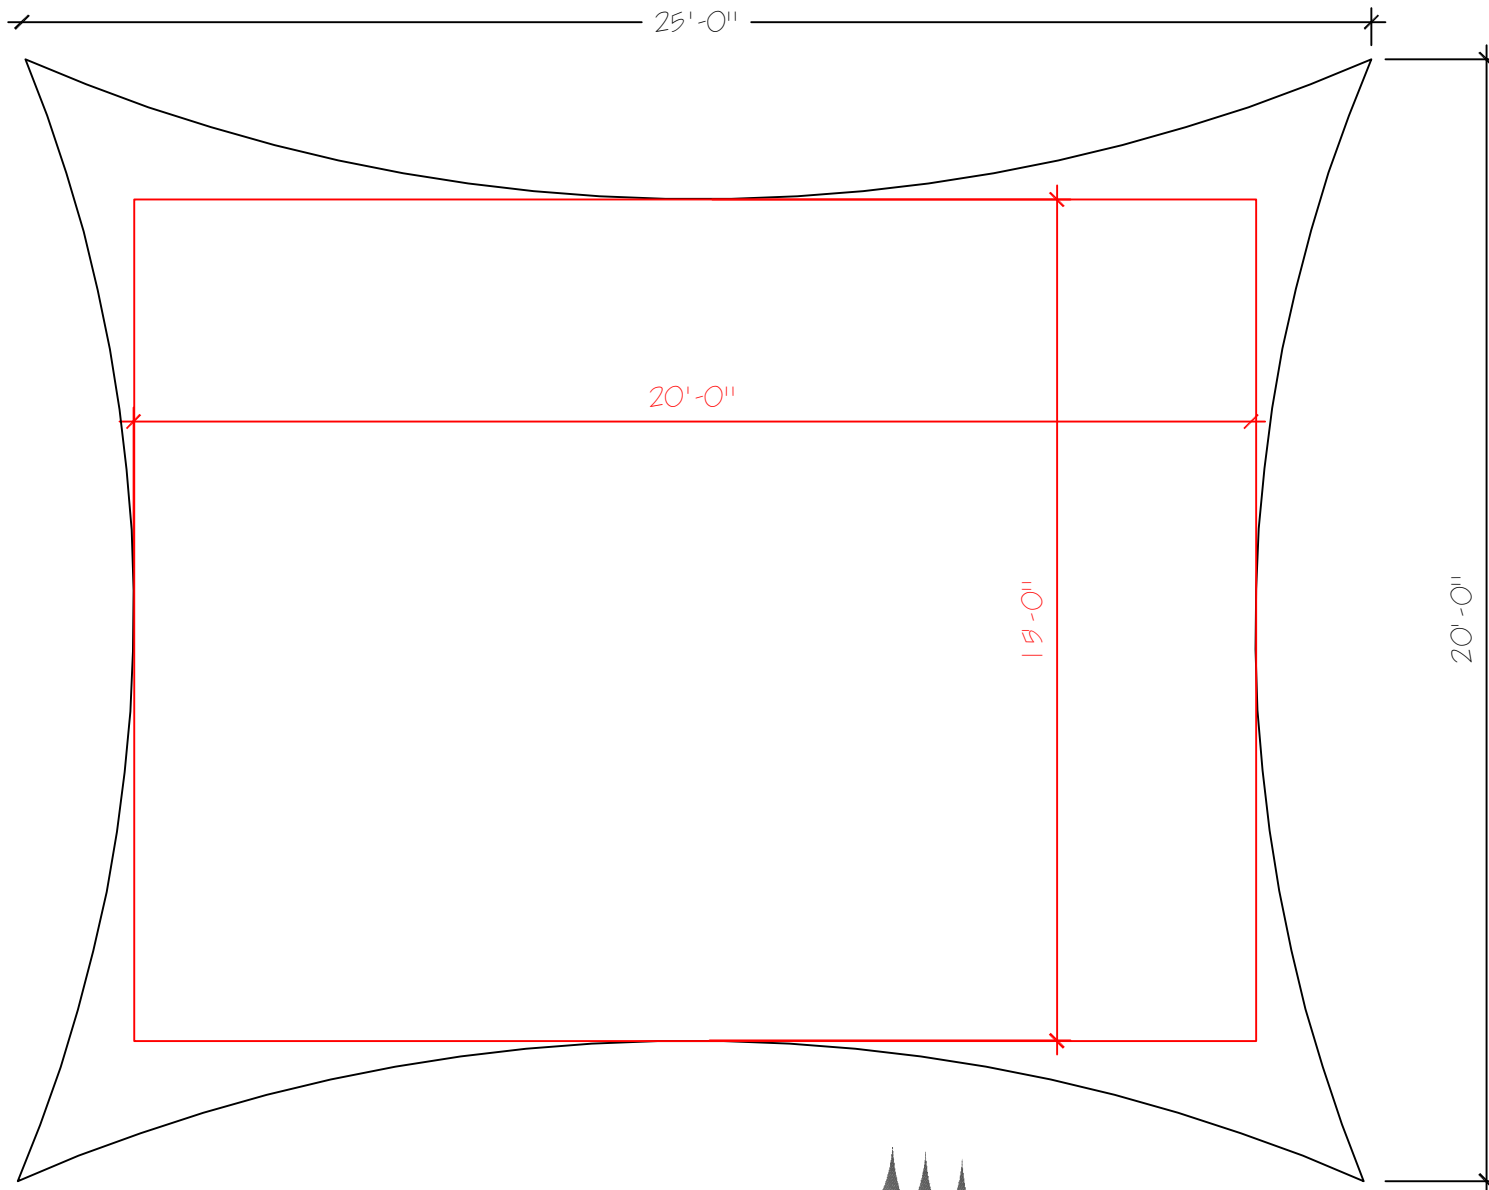

20' by 25' Projection Surface with 15' x 20' Projection Area

rdalland.com