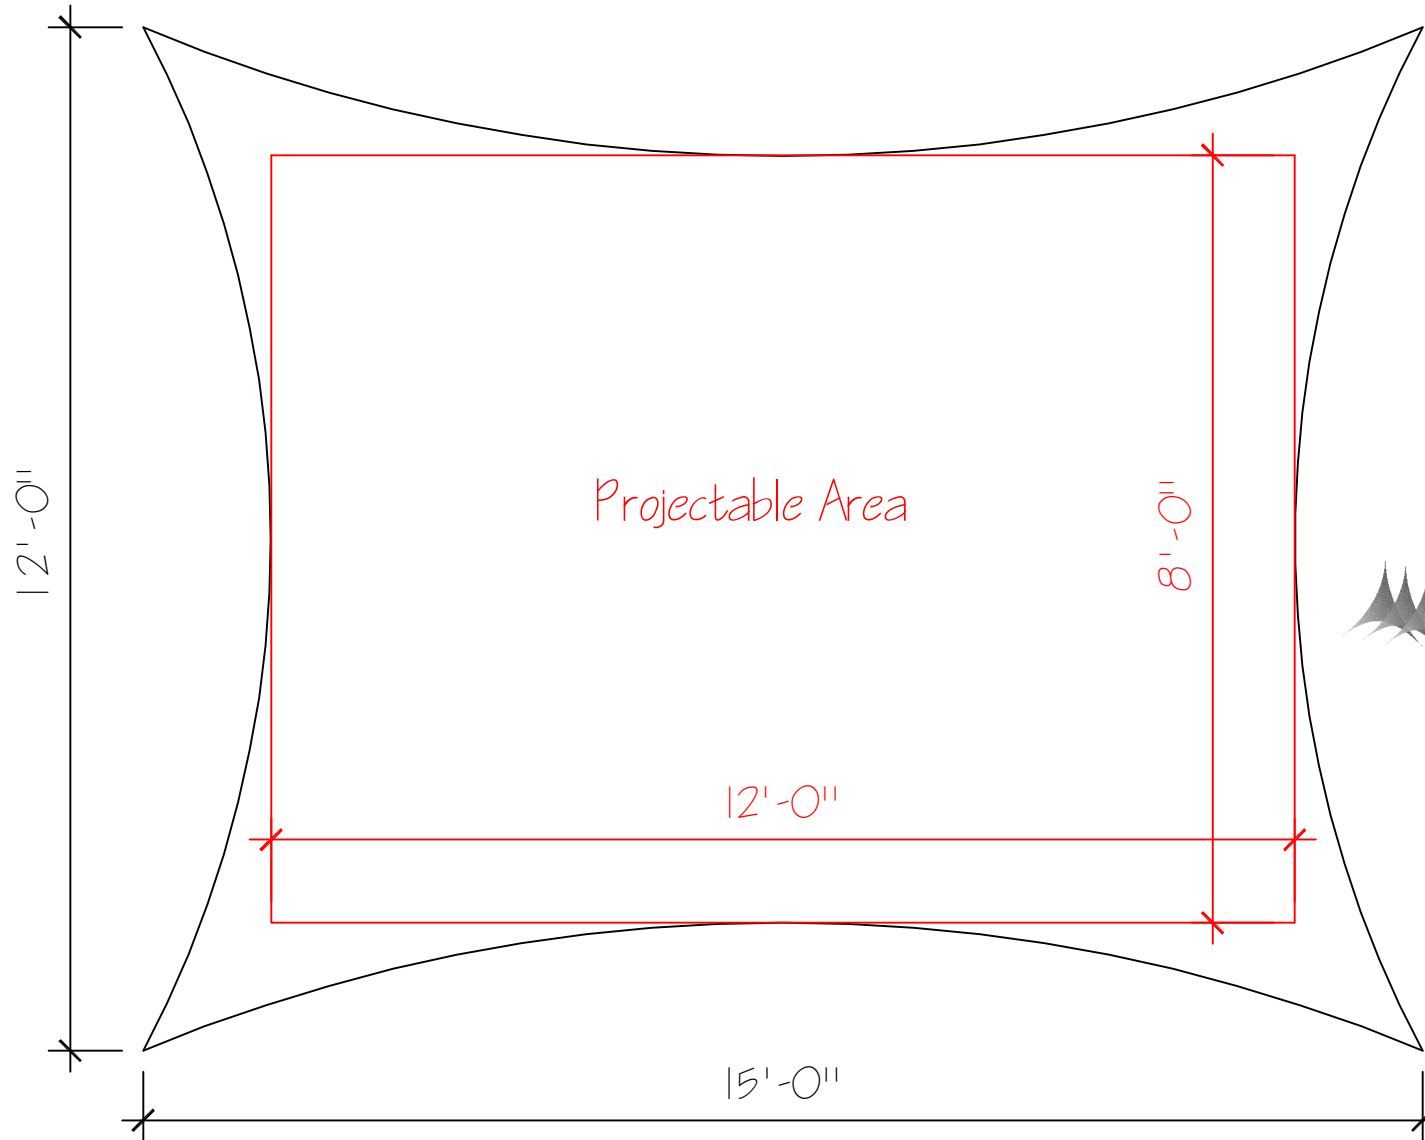

SKYPAR Projection Surface, for Rental or Purchase.

15' x 12' stretched size, with 12' x 8' maximum projection area.

rdalland.com